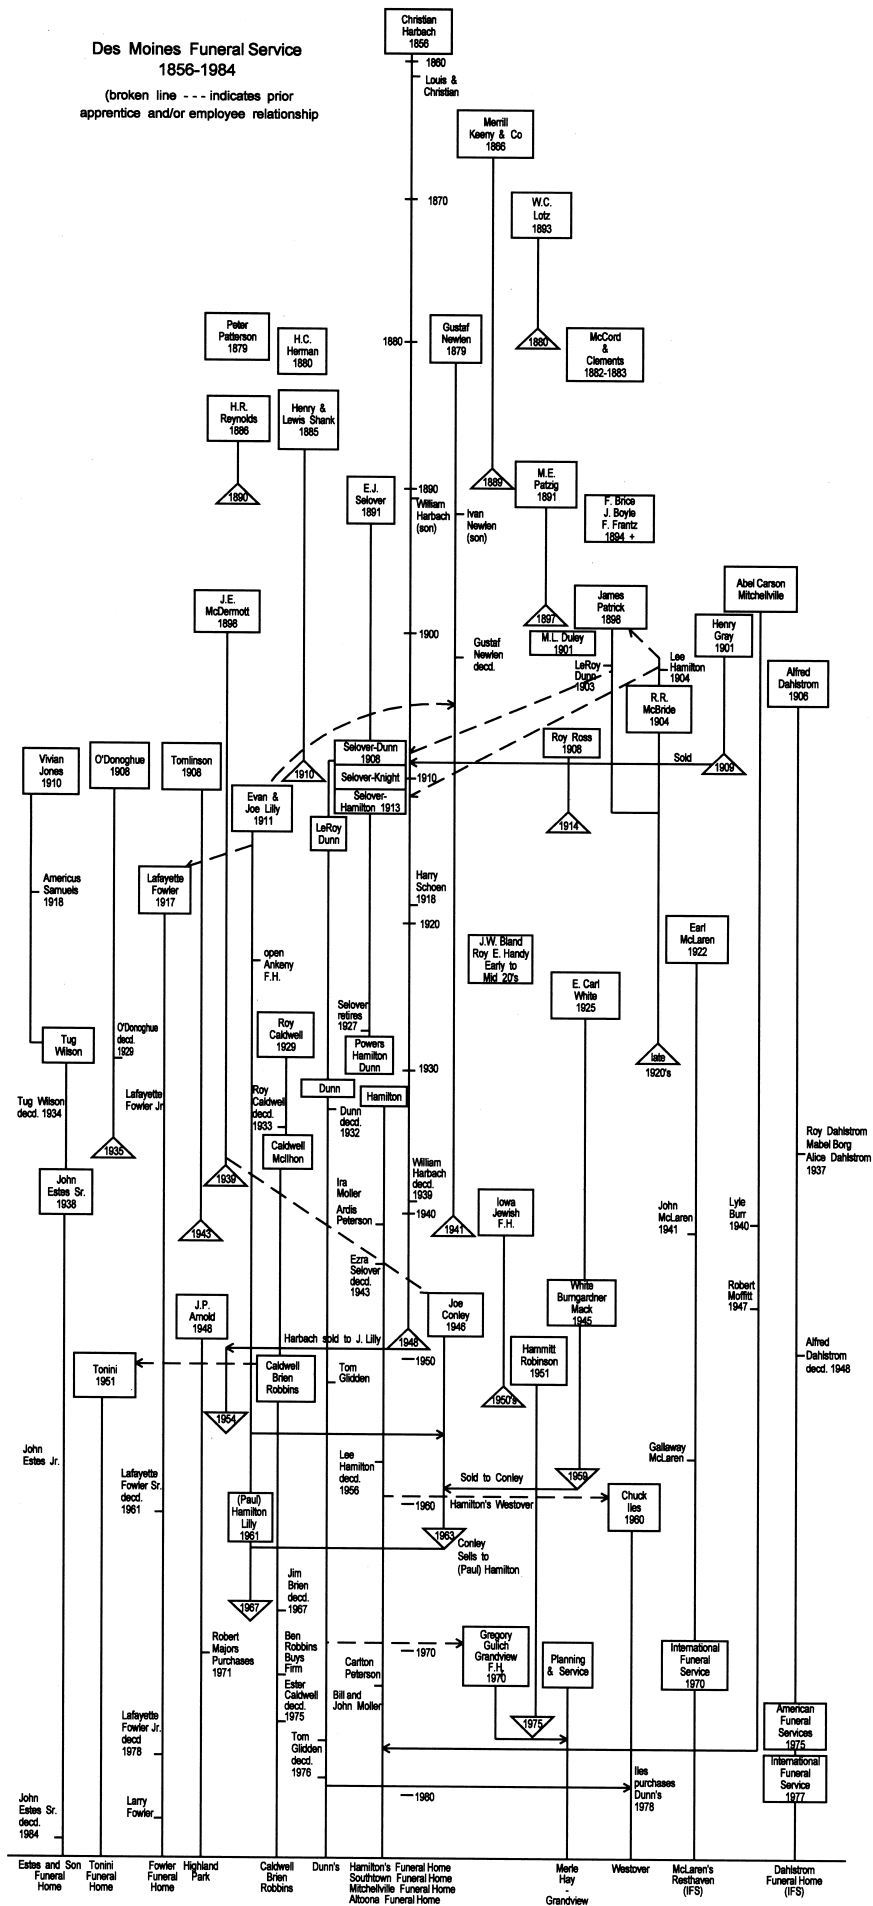

Des Moines Funeral Service
1856-1984

(broken line --- indicates prior
apprentice and/or employee relationship)

- Estes and Son
Funeral Home
- Tonini
Funeral Home
- Fowler
Funeral Home
- Highland
Park
- Caldwell
Brien
Robbins
- Dunn's
- Hamilton's Funeral Home
- Southtown
Funeral Home
- Mitchellville
Funeral Home
- Althoff
Funeral Home
- Merle
Hay
Grandview
- Westover
- McLaren's
Resthaven
(IFS)
- Dahlstrom
Funeral Home
(IFS)